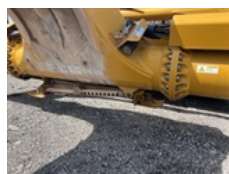

2019 K-TEC 1237

UNIT: KS03078

[Download Reconditioning Printout](#)

UNIT SPECS

LOCATION

Wells Fargo (IMS) 📍

Please call Pickup Support for location information
Davenport, FL 33897

GENERAL APPEARANCE

UID	KS03078	Make and Model Review	4 Tire
General Condition	Good		

CHASSIS

Hitch Condition (Structural) Rating	Good	Bowl Condition Rating	Good
Floor Rollers/Guides Rating	Good	Ejector Face Condition Rating	Good
Apron Condition Rating	Good	Push Block Rating	Good
Cutting Edges	Center Cutting Edge Broken/Damaged	Cutting Edges Rating	Poor
Tire Size(s)	Tire Size: 26.5R25 Tires		