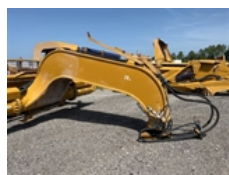

2019 K-TEC 1237

UNIT: KS03078

[Download Reconditioning Printout](#)

UNIT SPECS

LOCATION

Wells Fargo (IMS) 📍

Please call Pickup Support for location information
Davenport, FL 33897

GENERAL APPEARANCE

UID	KS03078	Make and Model Review	4 Tire
General Condition	Good		

CHASSIS

Hitch Condition (Structural) Rating	Good	Bowl Condition Rating	Good
Floor Rollers/Guides Rating	Good	Ejector Face Condition Rating	Good
Apron Condition Rating	Good	Push Block Rating	Good
Cutting Edges	Center Cutting Edge Broken/Damaged	Cutting Edges Rating	Poor
Tire Size(s)	Tire Size: 26.5R25 Tires		