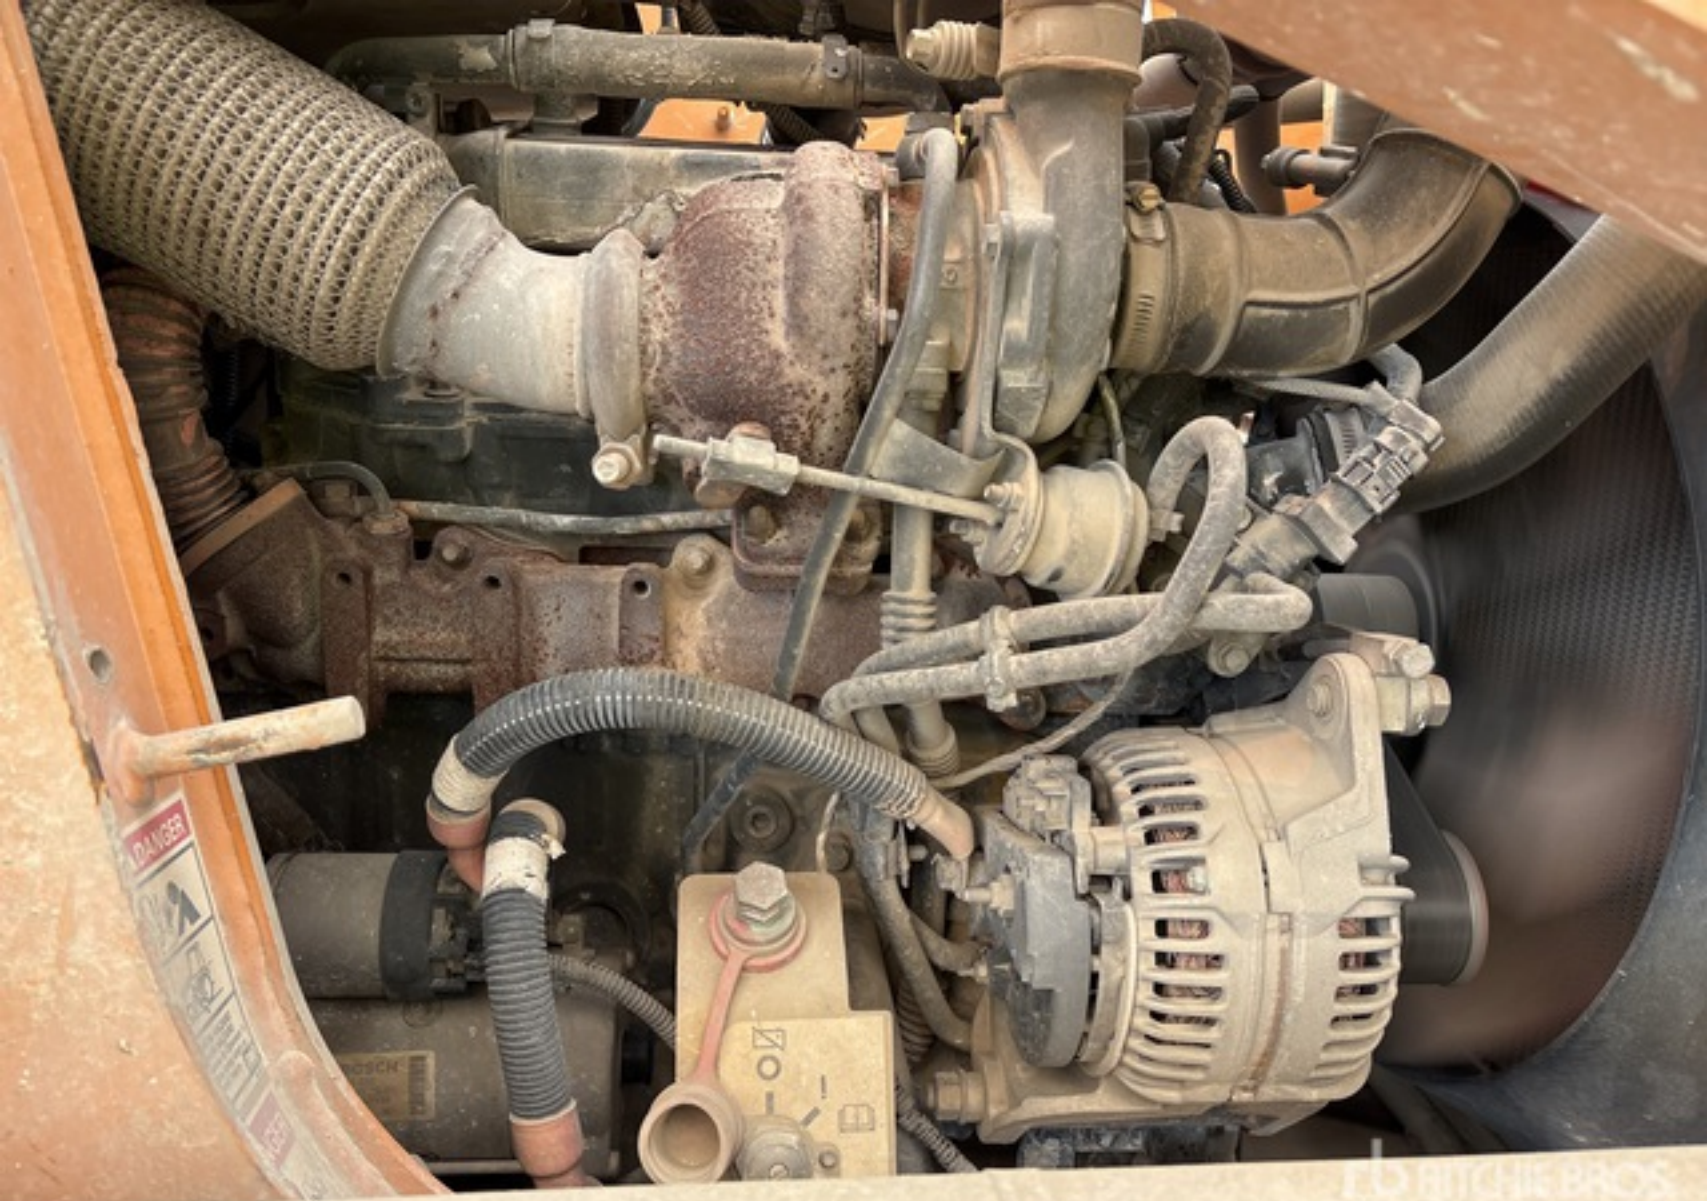

CASE
NEW HOLLAND
MAGIRUS IVECO
Genuine Parts
CNH INDUSTRIAL
PUEL FILTER
5802726986
9.8.25

TO THE BROS

DANGER

EXPLOSION HAZARD
RUN-OVER HAZARD
Read procedure in Operator's
Manual before jump start or
service to avoid injury.