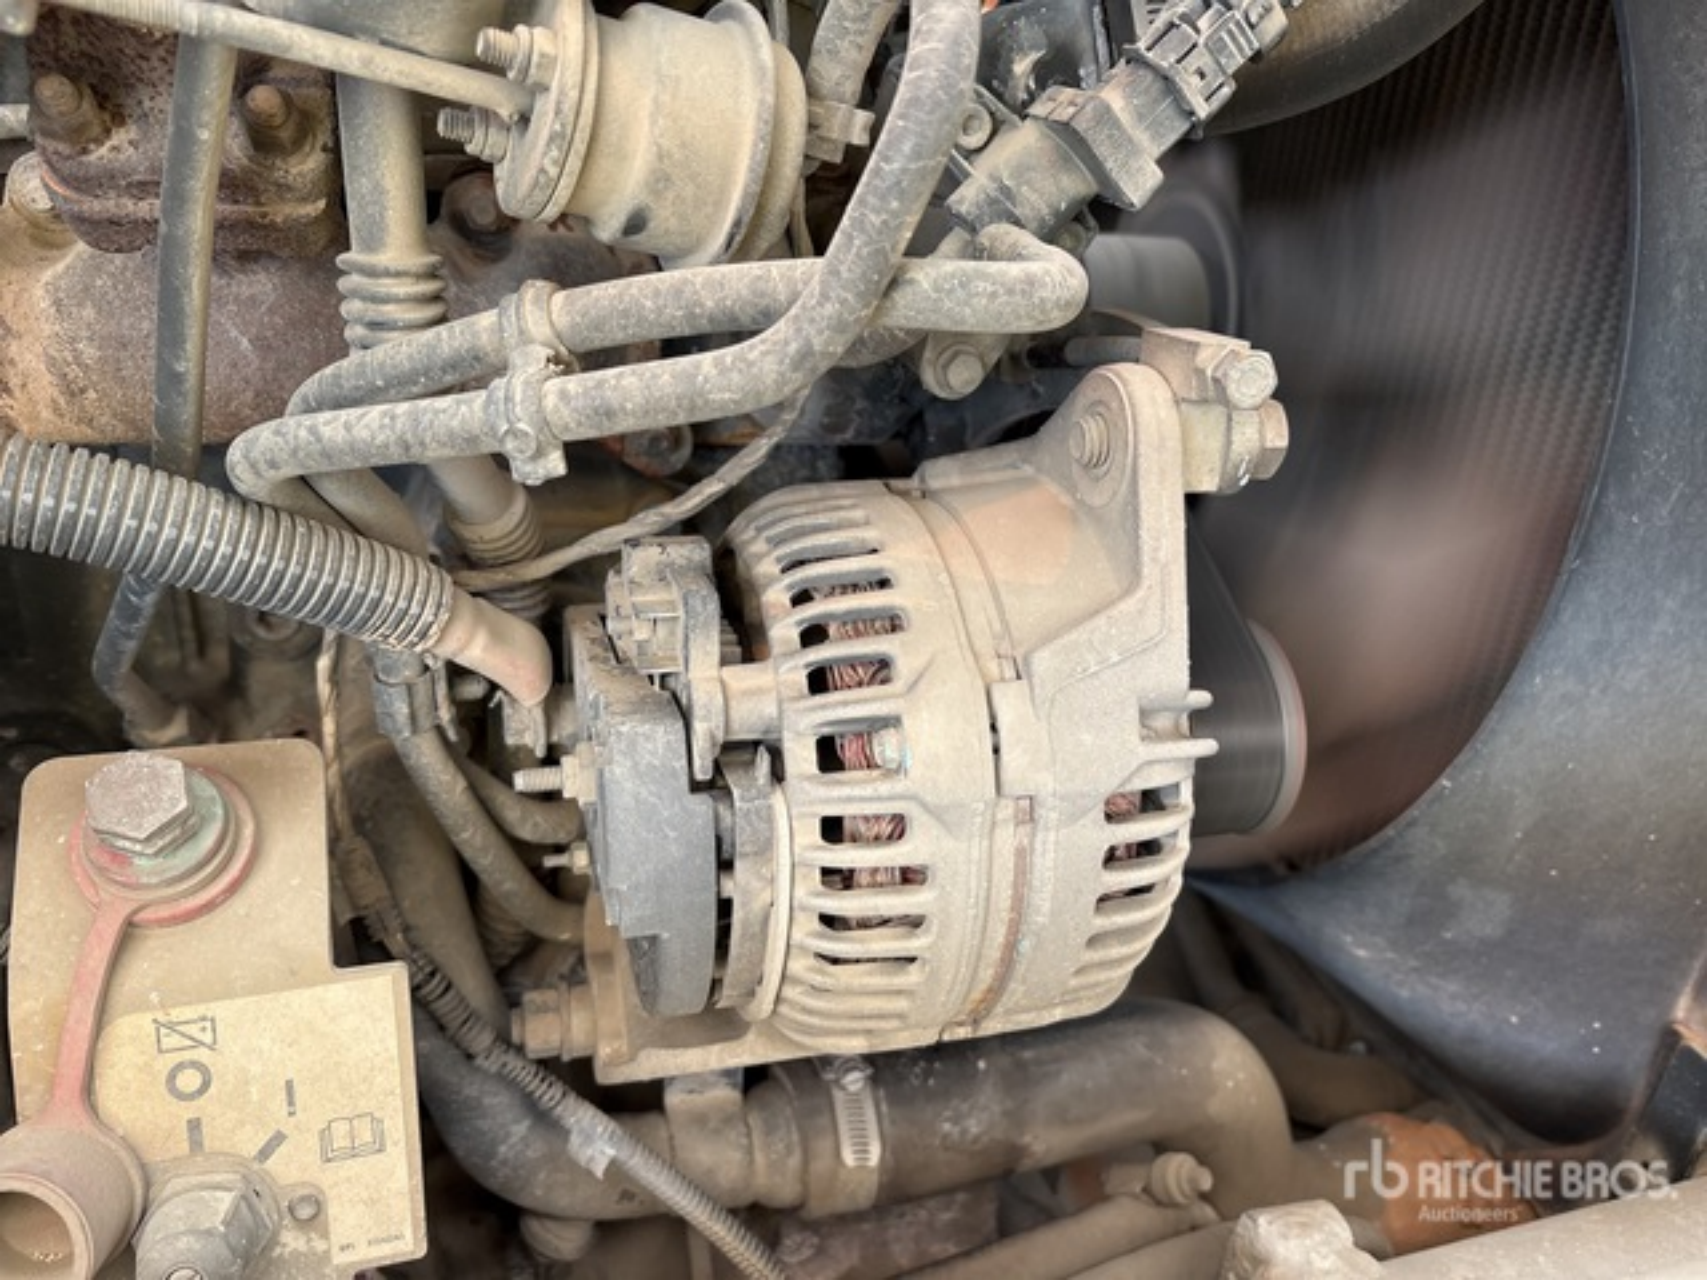

CASE
NEW HOLLAND
MAGIRUS IVECO
Genuine Parts
CNH INDUSTRIAL
PUEL FILTER
5802726986
9.8.25

TO THE BROS

DANGER

EXPLOSION HAZARD
RUN-OVER HAZARD
Read procedure in Operator's
Manual before jump start or
service to avoid injury.