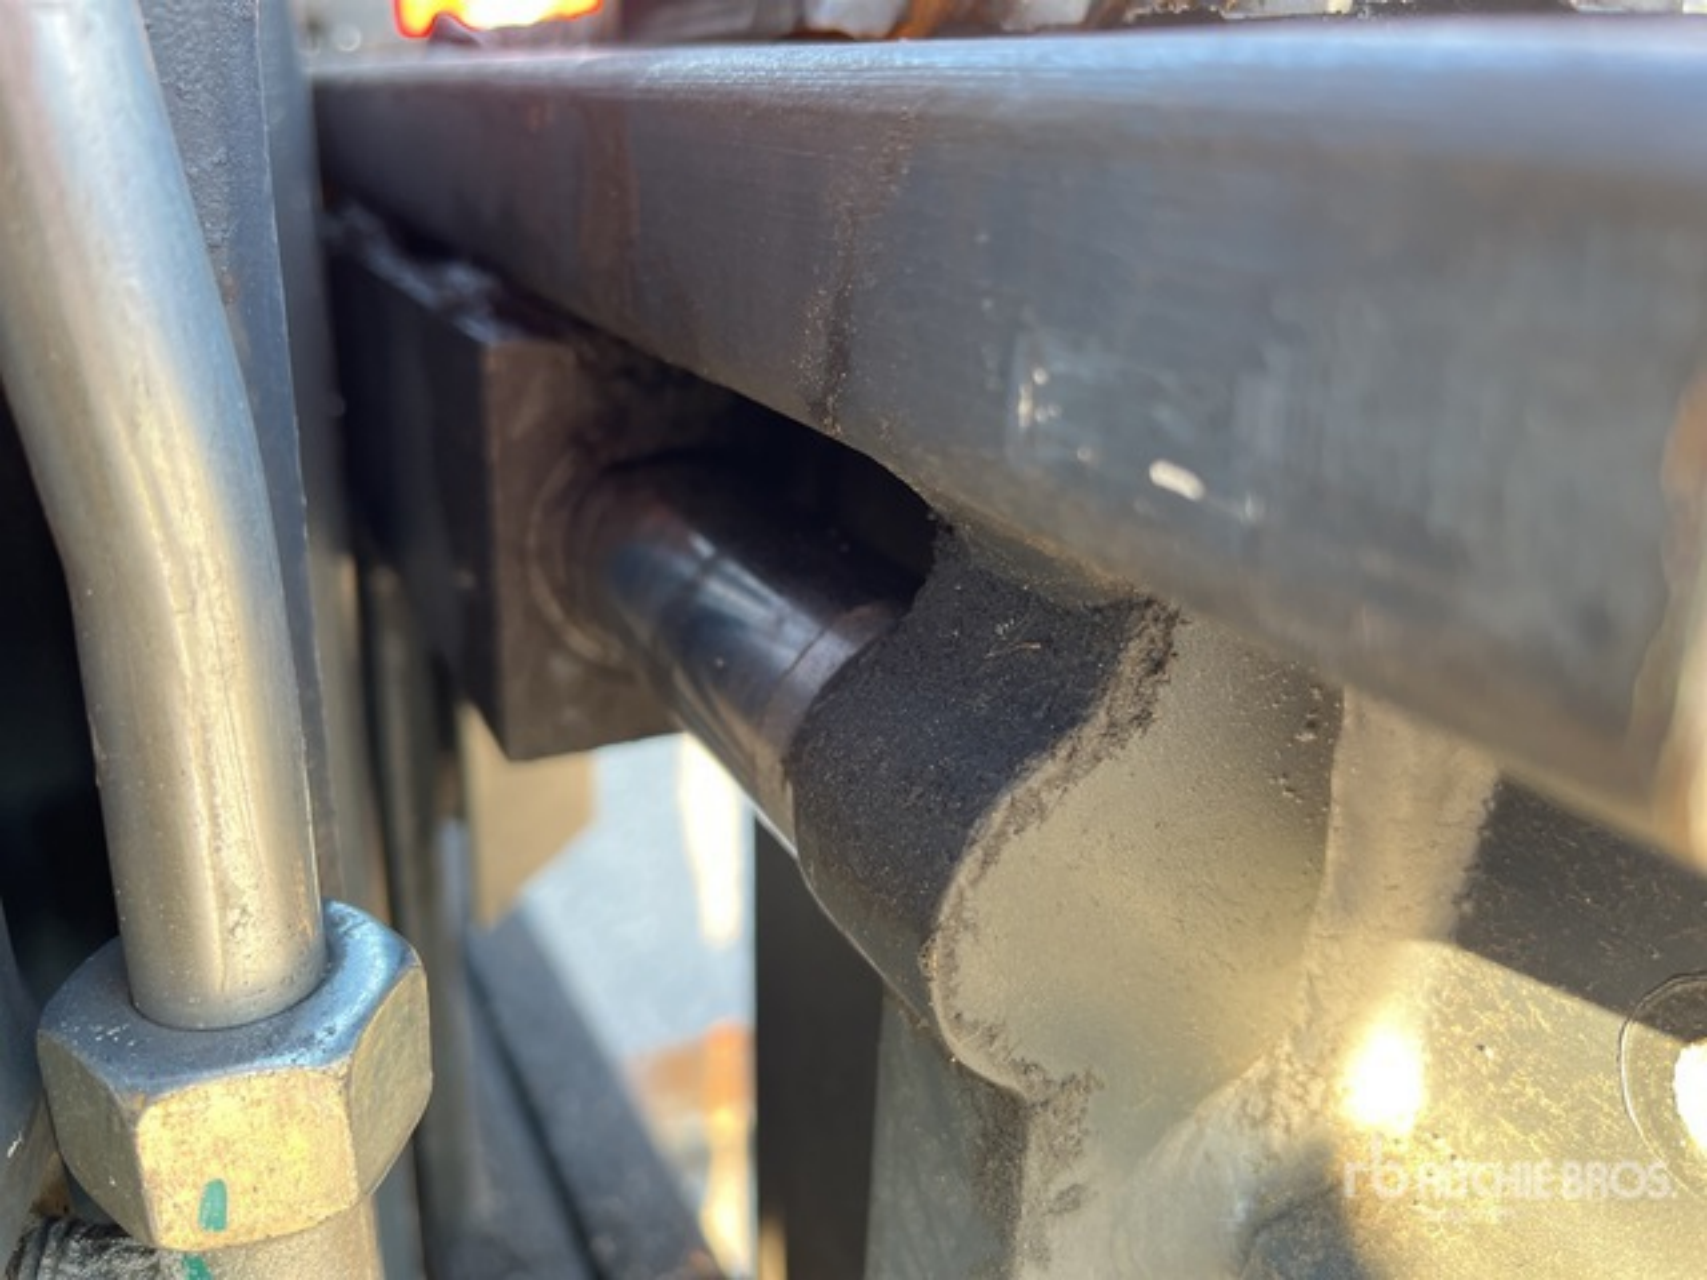

Overhead Guard Complies
with ANSI B56.1 Code

6

FRANCHE BROS.

aisle-master

SUPER SOLID

floridom.com

FITZGERALD BROS.
Auto Mechanics