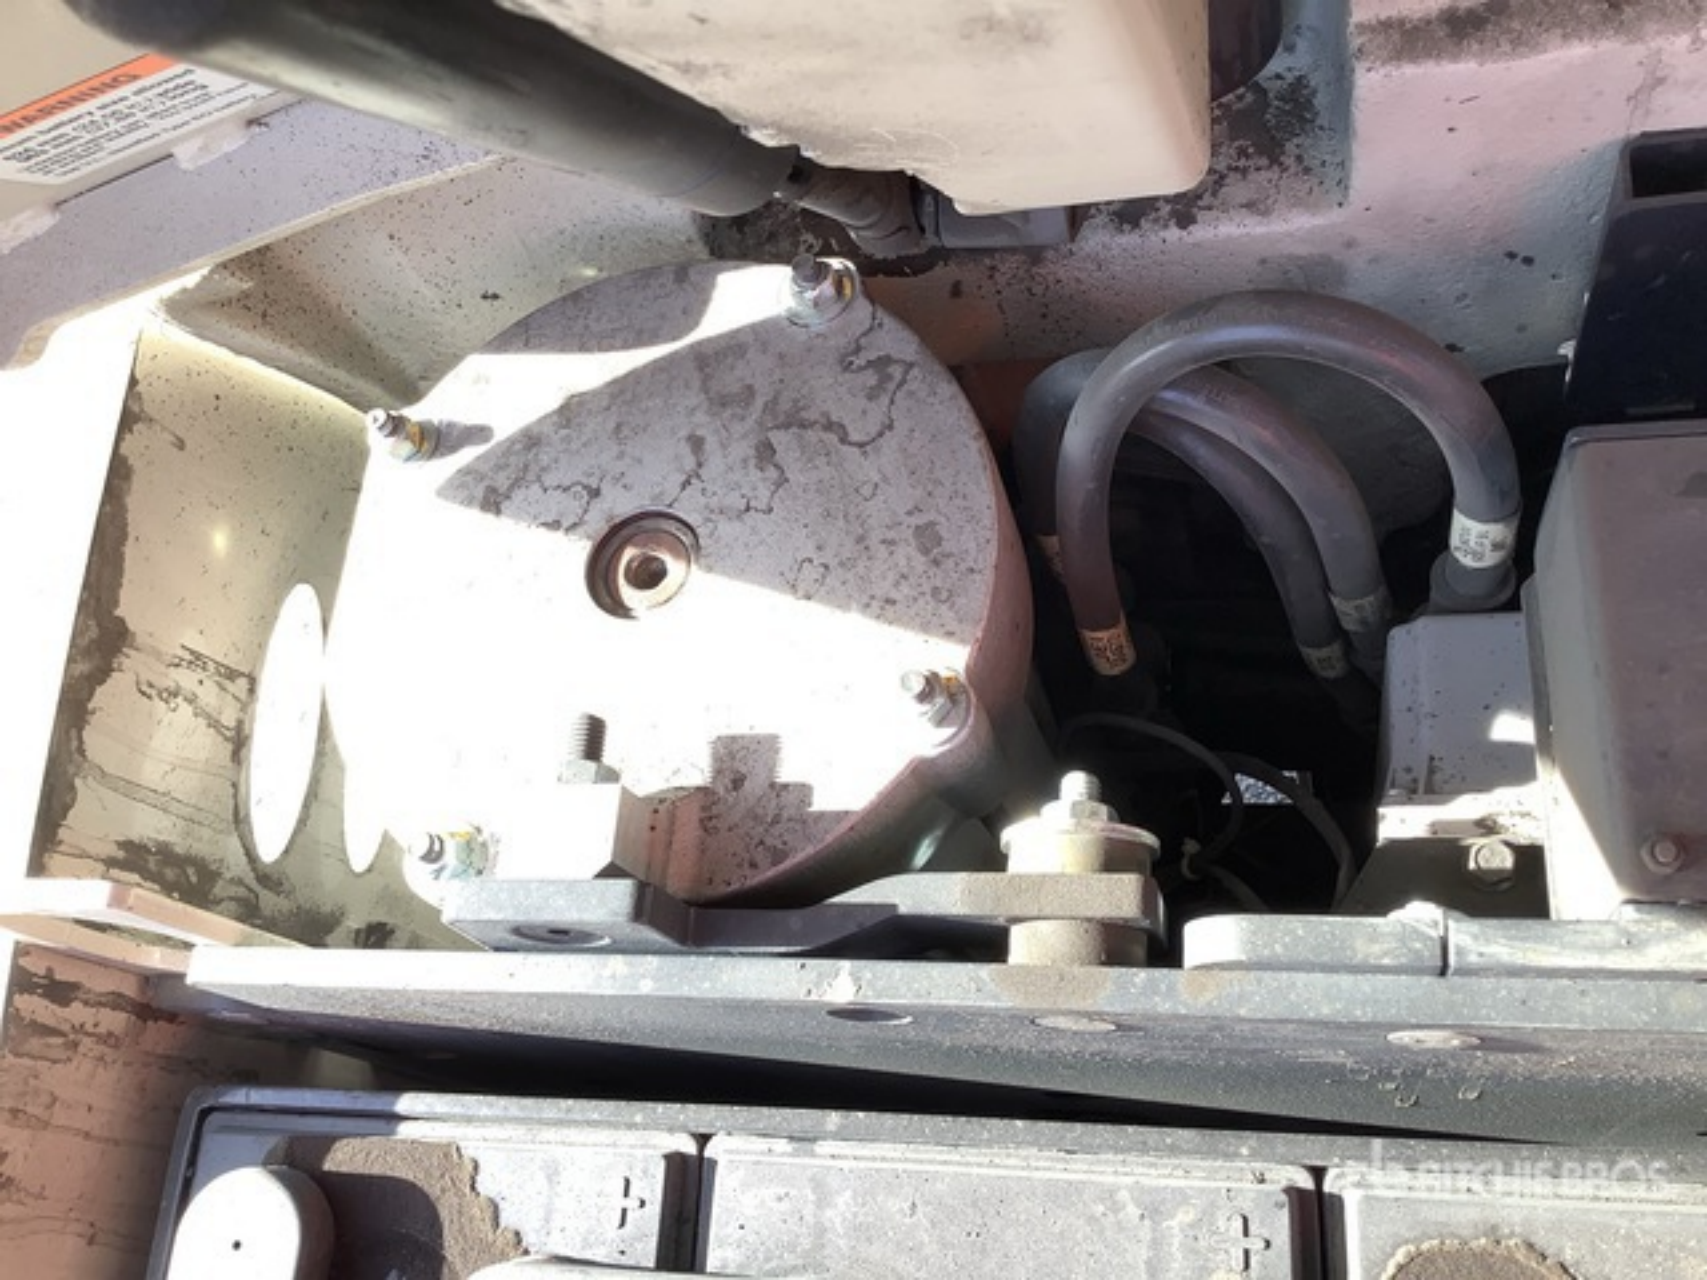

www.foxparts.com