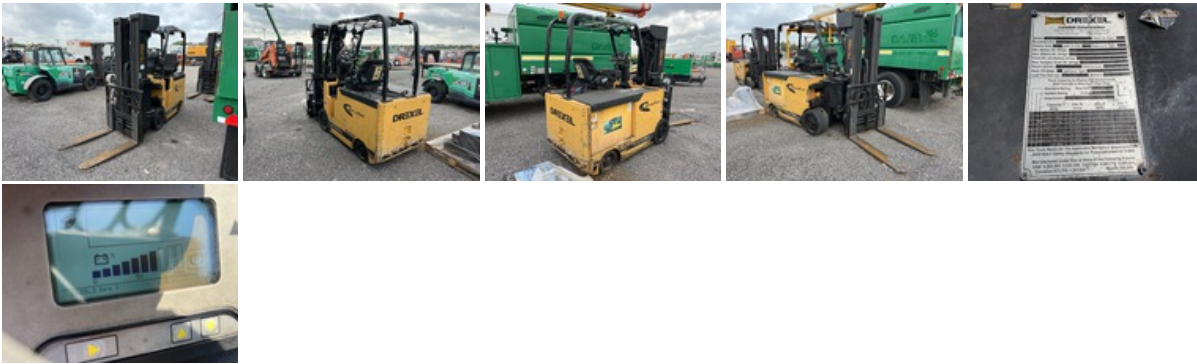

ITEM DETAILS - Drexel SL-40AC

Friday, April 19, 2024

DETAILED EQUIPMENT INFORMATION

A qualified Ritchie Bros. employee collected detailed equipment information and performed functional tests on the key components of this asset.

General Appearance

Serial Number / VIN: SL40AC1705B10303

Serial Number Location: Dashboard

Seller Reference Number: Seller Reference or Fleet Number:

Tires/ Undercarriage: Percentage Rating:, 30

Hour Meter / Odometer: 2829 hrs

Condition: Overall Condition for Age:, Fair

Features: 250 in Max Lift Height, 43 in Forks, Side Shift

Model Description

Model Description: 5000 lb

Features

Features: Lift Truck Details:, Max Lift Height: 250 in Max Lift Height, Lowered Mast Height: 43 in Forks, Side Shift, Electric Powered