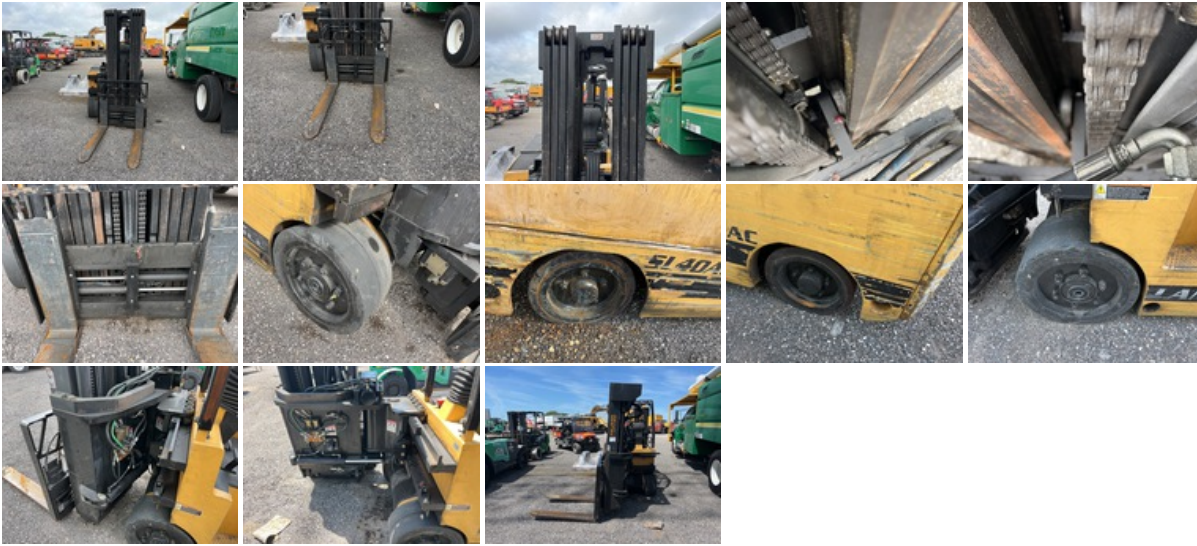

Hydraulics

Limited Function Check: The hydraulic system was operational.

Chassis